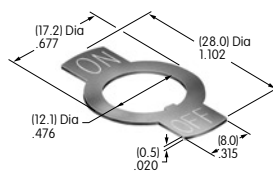

AT200s

AT201

ON-OFF Plate for 12mm Threaded Bushing

Nickel/brass

Series: M P S