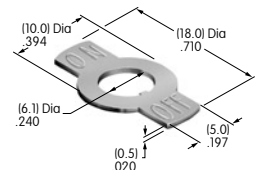

### ON-OFF Plate for 6mm Threaded Bushing

Nickel/brass

Series: E M P

Color Codes: A Black B White C Red D Amber E Yellow F Green G Blue H Gray J Clear