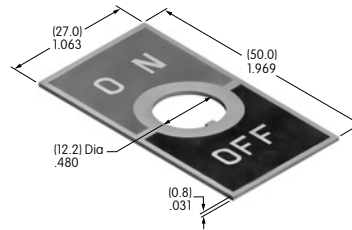

AT202

ON-OFF Plate for 12mm Threaded Bushing

Aluminum

Colors: Red & black enamel

Series: M P S

AT204

Bezel

Polycarbonate

Colors: A B C D E F G H

Series: MLW